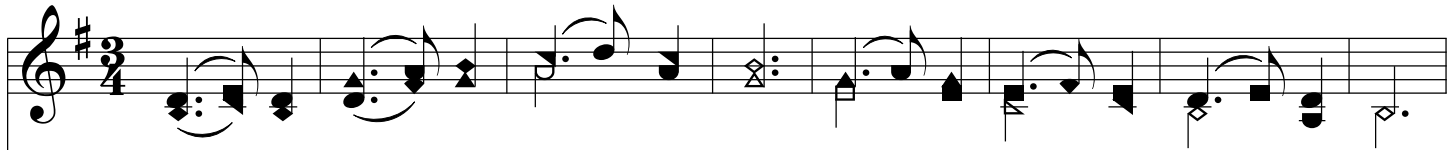

Sabbath Twilight

G/D - SOL

1. Soft - ly fades the twi - light ray Of the ho - ly Sab - bath - day,
2. Peace is on the world a - broad; 'Tis the ho - ly peace of God,
3. Sav - ior, may our Sab - baths be Days of joy and peace in Thee,

Gen - tly as life's set - ting sun When the Chris - tian's course is run.
Sym - bol of the peace with - in When the spir - it rests from sin.
Till in heav'n our souls re - pose, Where the Sab - bath ne'er shall close.